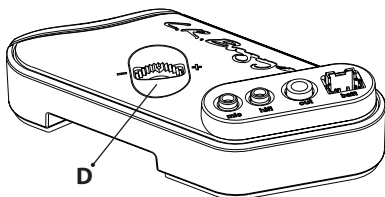

The battery is typically mounted on the neck block or the upper bout.

To maximize battery life, make sure to unplug your instrument cable when not using the HiFi Duet. The battery check functions even without plugging in your instrument cable.

C. VOLUME CONTROL

Roll this wheel toward the neck to increase the volume or toward the bridge to decrease the volume.

D. SILO MIC LEVEL CONTROL

Adjusts the level of the Silo mic relative to the level of the HiFi pickups.

IMPORTANT: Setting this control correctly is vital to the sound of the HiFi Duet.

Hidden on the underside of the preamp is a control to adjust the mic gain level. Rolling the control toward the neck will give you more mic level and a brighter tone, while rolling it toward the bridge will give you less mic level and a darker tone.

To set this control, make sure that the mix control is rolled all the way toward the neck and then adjust the mic level control so that you get even tonal balance between the bass, mids, and treble frequencies. This is intended to be a “set it and forget it” control, but it can be adjusted on the fly if needed.