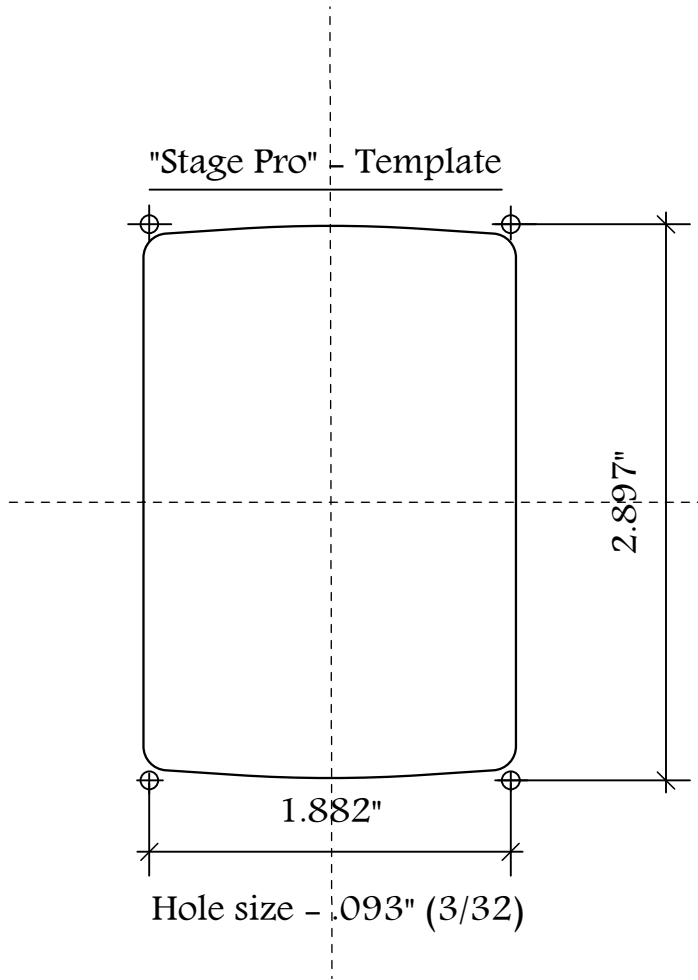

"Stage Pro" - Template

1.882"

2.897"

Hole size - .093" (3/32)